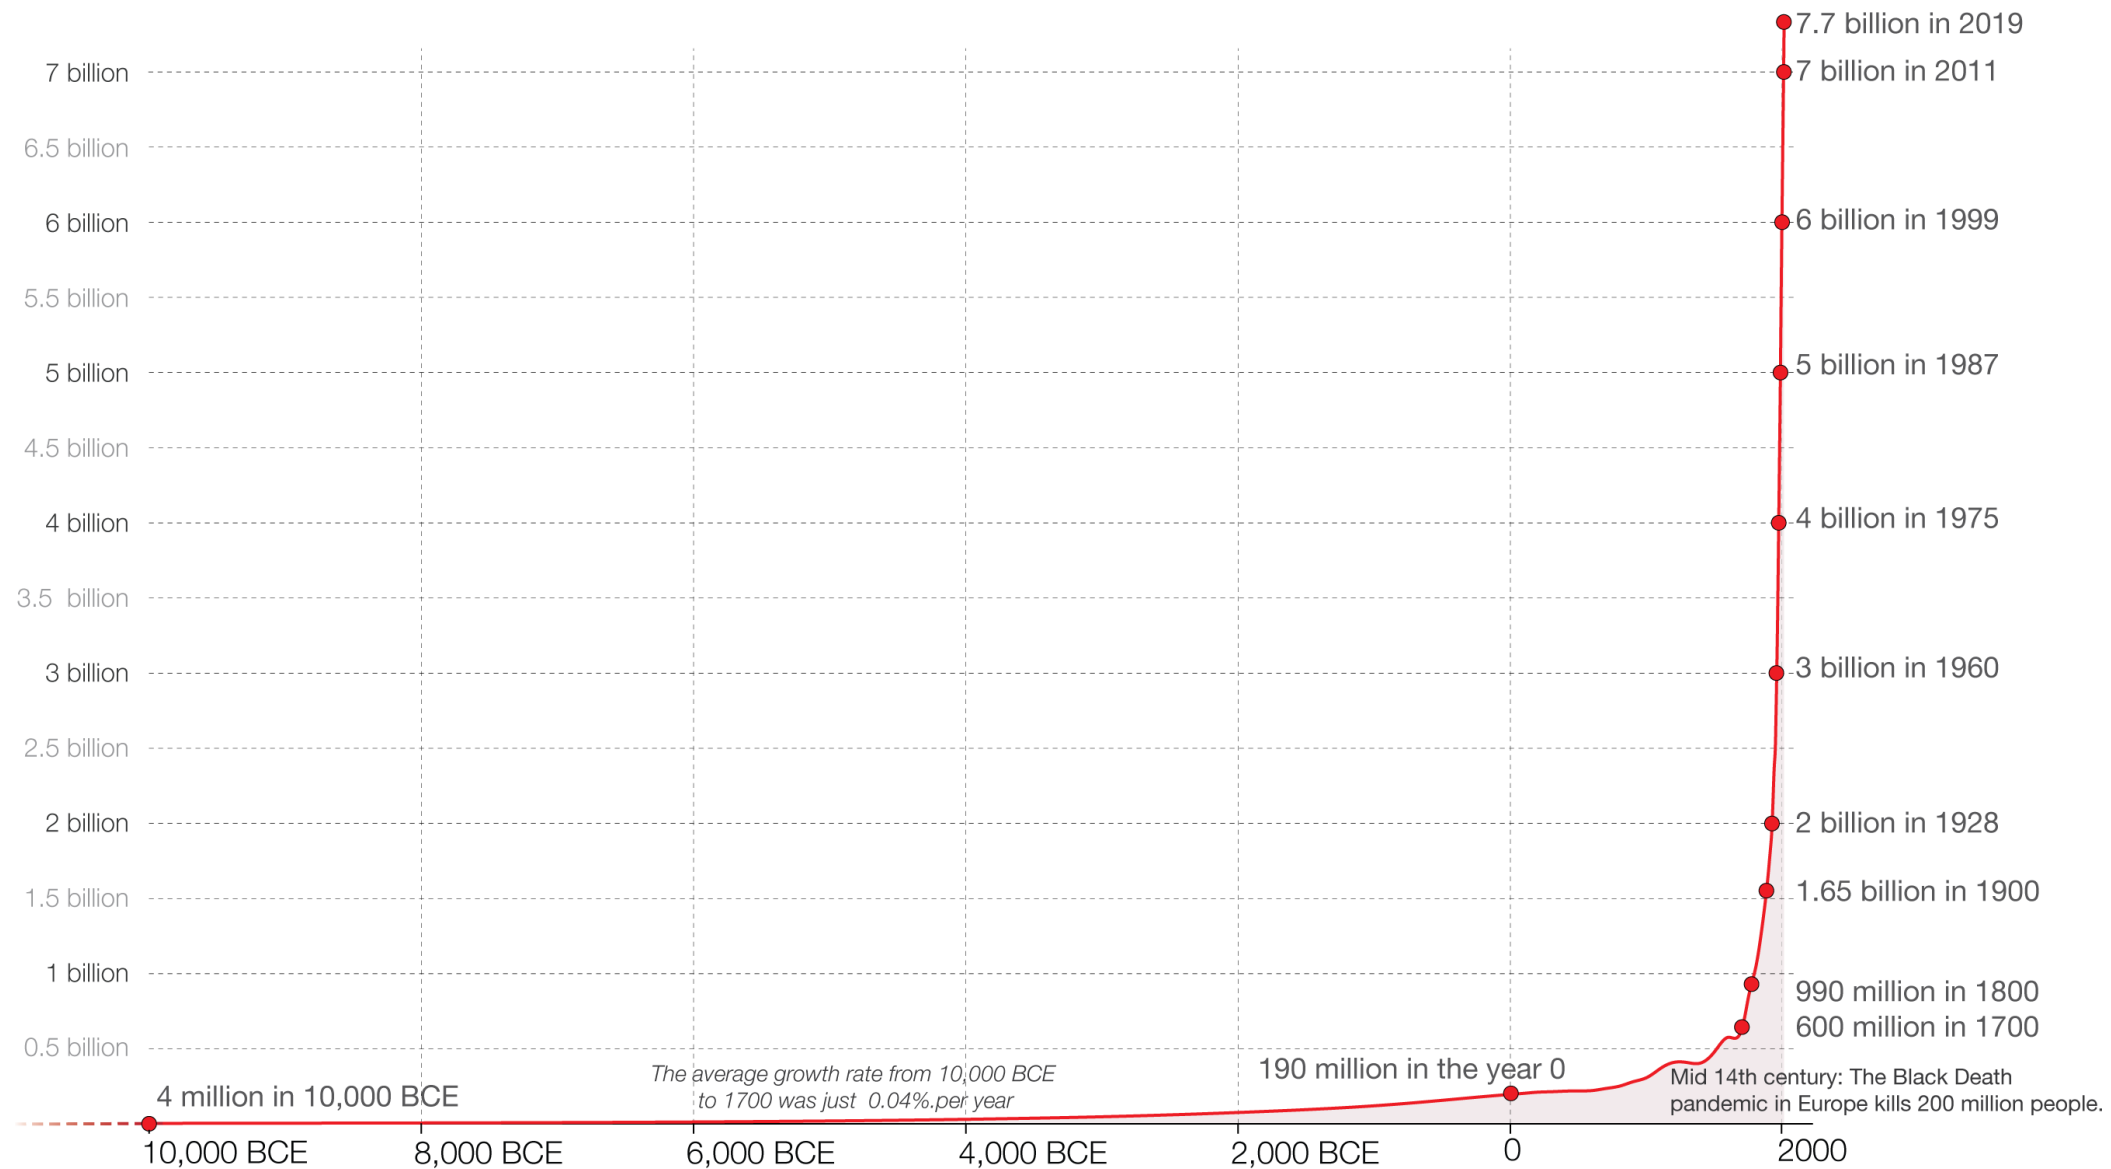

Population Graph Speaking

Look at each graph and explain it.

Say the following things.

1. What is it about?
2. When is it from?
3. Who or what is being counted?
4. Details.
5. Details.
6. Details.

World Population Percentages 2017

World Population Last 12,000 Years

Based on estimates by the *History Database of the Global Environment* (HYDE) and the United Nations. On [OurWorldinData.org](https://ourworldindata.org) you can download the annual data.

World Population Projection 2018-2100

Japan Population by Prefecture 2020